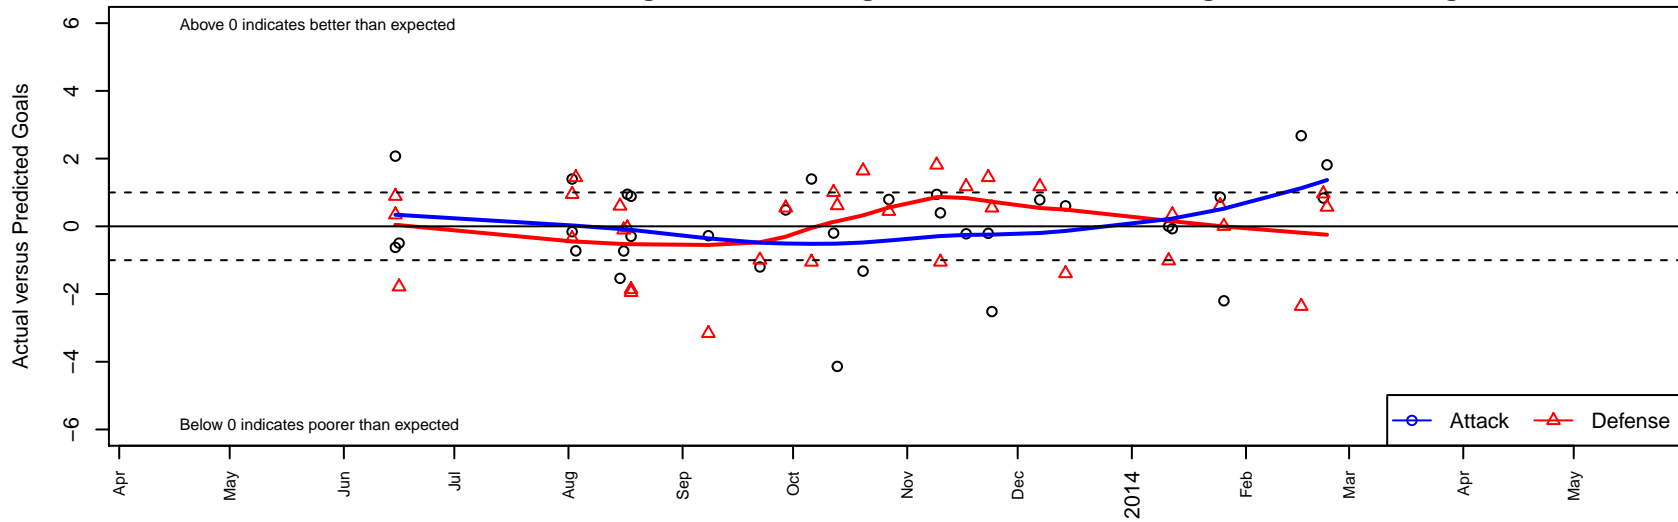

# FWFC Blue B97

Federal Way FC  
 Federal Way, WA  
 B97 total strength=1542  
 attack=18.89 defense=9.04  
 fall league = RCL B97 Div 3, RCL B97 7V2  
 alt names used:  
 FWFC Blue B97  
 FWFC 97 Blue  
 FWFC Blue  
 FWFC B97 Blue  
 FWFC Storm Green B97  
 FWFC Storm 97 Green  
 FWFC 97 BLUE (WA)  
 FWFC 97 BLUE ()  
 FWFC B97 Blue (A)

Venues played:  
 Starfire Spring Classic BU16  
 WA Rush Cup B16 Gold U16  
 Bigfoot Silver U16  
 RCL B97 Div 3  
 RCL B97 7V2  
 Challenge Cup B97

**FWFC Blue B97**  
 Dots are actual minus expected GF (blue circles) and GA (red triangles).  
 Blue line is smoothed change in attack strength. Red is smoothed change in defense strength.